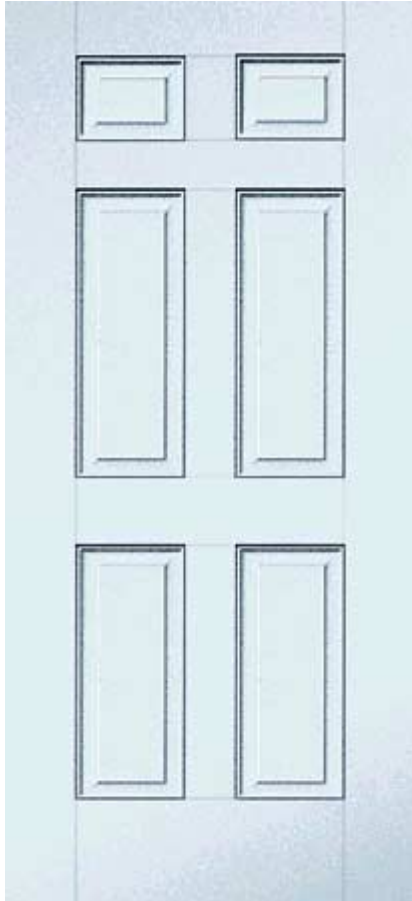

**Sunset Oaks Homeowners Association**

**Approved Replacement Doors**

**Brand  
Style**

**Therma-Tru  
Smooth Star**

**Front Replacement Door Choices**

**S210, Solid Wood Door  
(No Glass)**

**S554, Contemporary Glass  
with Brass Door**